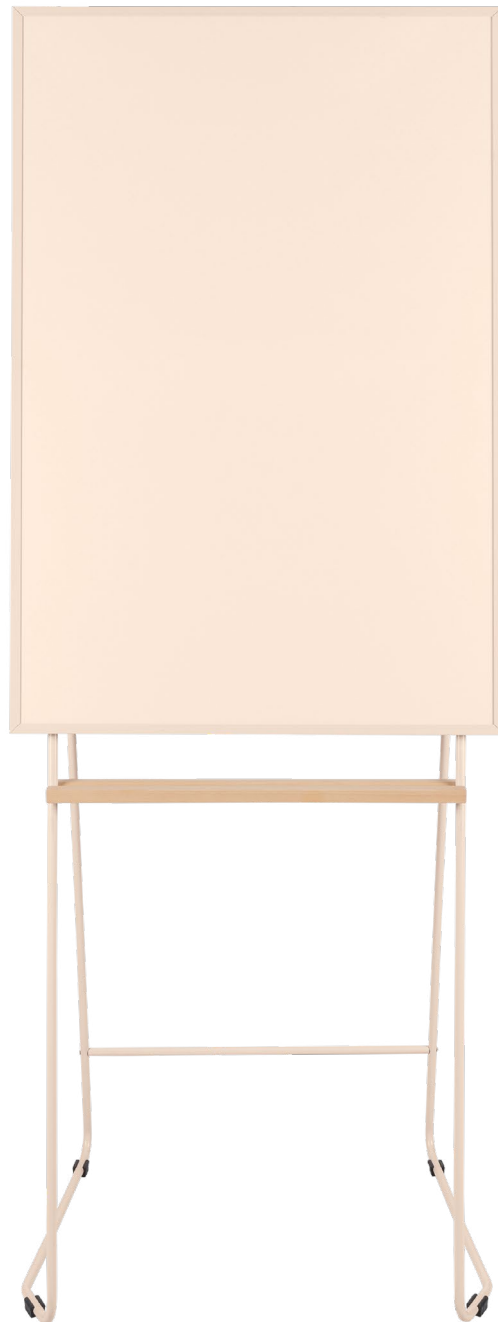

EASEL CURVO SANDSTONE

BOSCO INSPIRATION. CURVO COLLECTION.

ARCHYI.

— EASEL CURVO SANDSTONE

Easel Curvo is inspired by mid-century chairs with thin metal legs, helping to create a clever and aesthetic design solution for a modern and versatile space.

- High-quality magnetic lacquered steel surface in beige
- The trend-inspired surface and structure enhances warmth and harmony
- Frame with 15mm
- Curved painted steel legs
- Easy to assemble

Magnetic lacquered steel beige surface with a thin frame. Allows you to write and to post information with the use of magnets.

Elegant frame with thin and clean corner finishing in Beige painted aluminium. Robust construction with curved painted steel legs.

Maximum in stability, functionality and quality for the most demanding use. Beechwood tray included for holding accessories.

TECHNICAL INFORMATION

Frame | painted aluminium | beige

Surface | lacquered steel

Tray | beechwood

Legs | painted steel | beige

Article code	Name	Size w x h x d mm
EA50487903	Easel Curvo Sandstone 	720 x 1850 x 580