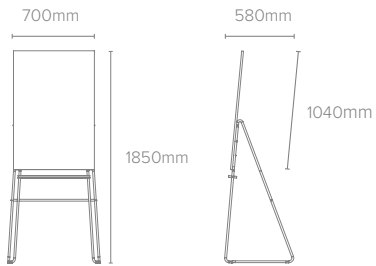

- High-quality magnetic lacquered steel surface in beige
- The trend-inspired surface and structure enhances warmth and harmony
- Frame with 15mm
- Curved painted steel legs
- Easy to assemble

Magnetic lacquered steel beige surface with a thin frame. Allows you to write and to post information with the use of magnets.

Elegant frame with thin and clean corner finishing in Beige painted aluminium. Robust construction with curved painted steel legs.

Maximum in stability, functionality and quality for the most demanding use. Beechwood tray included for holding accessories.

TECHNICAL INFORMATION

Frame | painted aluminium | beige

Surface | lacquered steel

Tray | beechwood

Legs | painted steel | beige

Article code	Name	Size w x h x d mm
EA50487903	Easel Curvo Sandstone 	720 x 1850 x 580